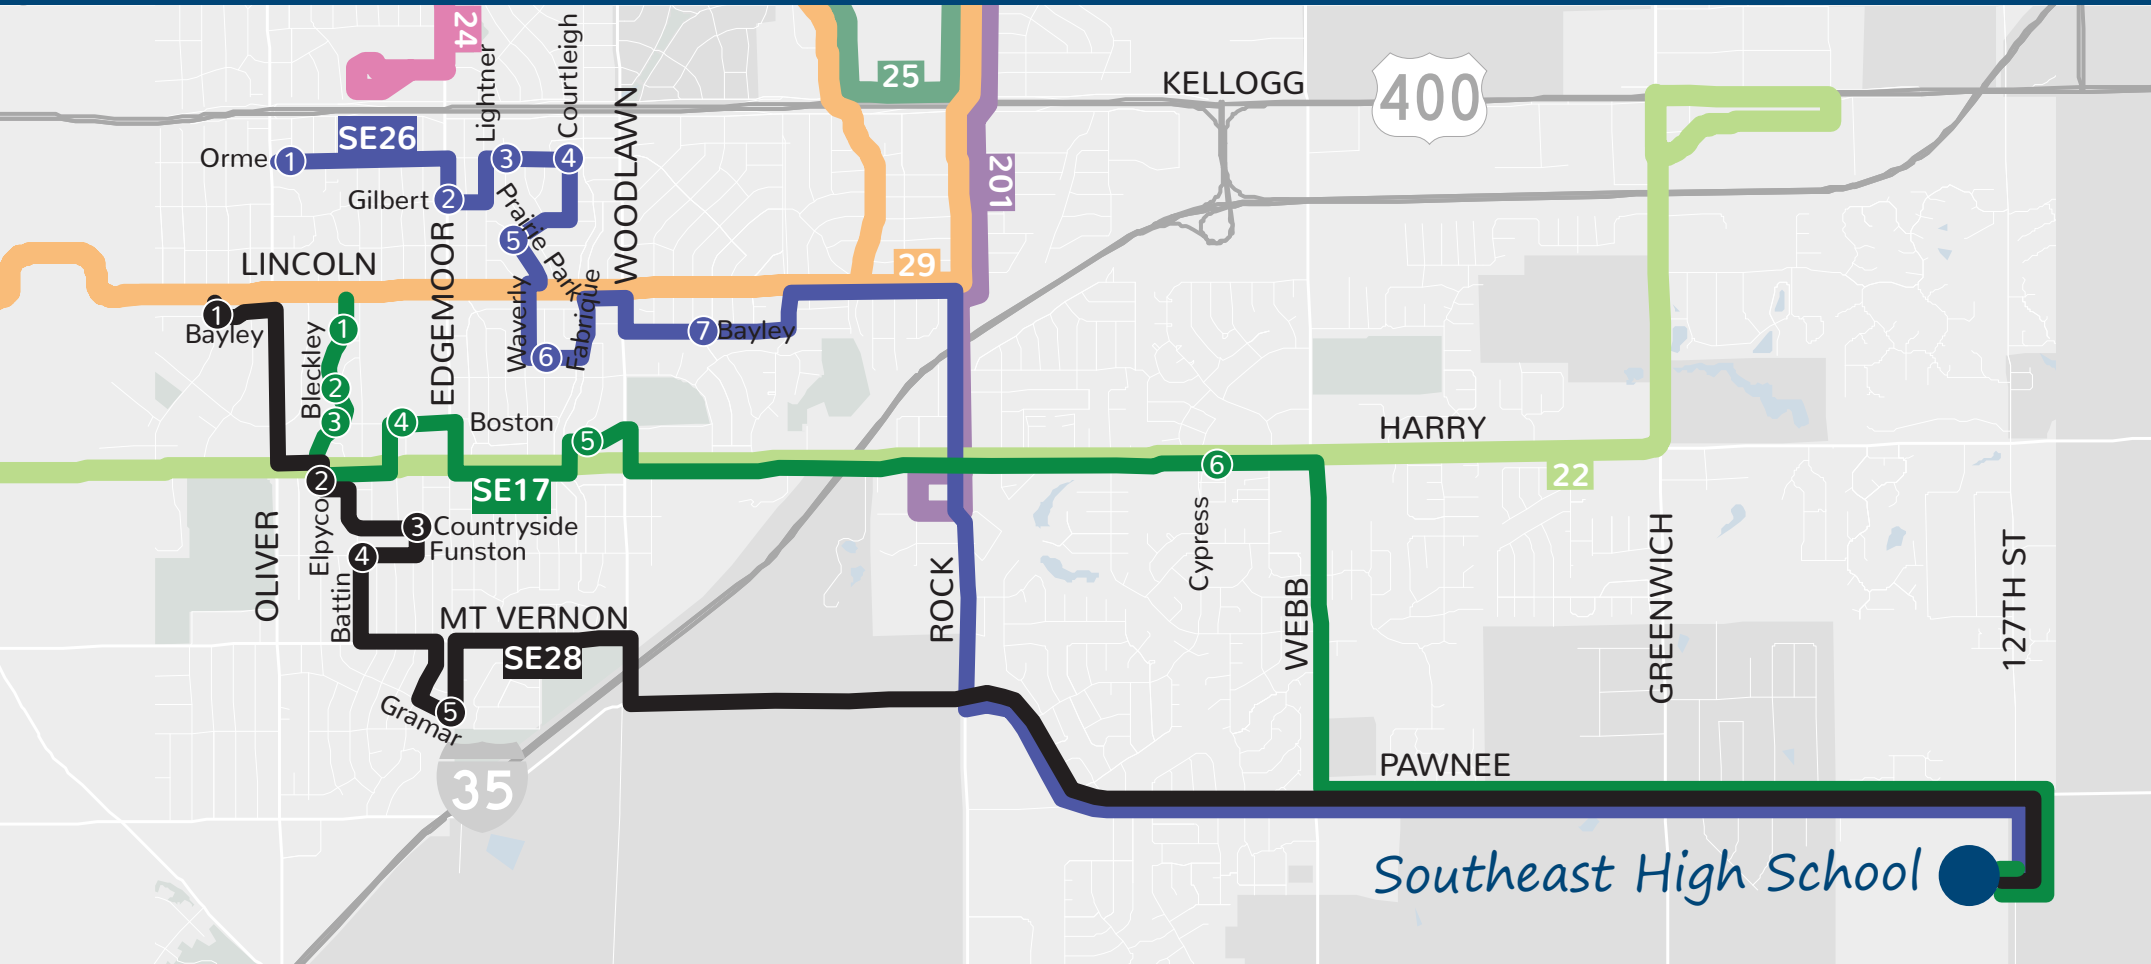

Southeast Wichita Weekday Expansion Service

Southeast Route 17

- ① Bleckley and Bayley | 7:16a, 3:53p
- ② Bleckley and Zimmerly | 7:18a, 3:52p
- ③ Bleckley and Battin | 7:19a, 3:51p
- ④ Boston and Old Manor | 7:21a, 3:49p
- ⑤ Boston and Inverness | 7:25a, 3:45p
- ⑥ 9100 E. Harry | 7:34a, 3:32p

Southeast Route 26

- ① Orme and Glendale | 7:14a, 3:44p
- ② Edgemoor and Gilbert | 7:17a, 3:42p
- ③ Orme and Lexington | 7:19a, 3:41p
- ④ Orme and Courtleigh | 7:22a, 3:40p
- ⑤ Gilbert and Prairie Park | 7:24a, 3:38p
- ⑥ Bayley and Prairie Park | 7:26a, 3:36p
- ⑦ Bayley and Apache | 7:30a, 3:33p

Southeast Route 28

- ① Bayley and Terrace | 7:01a, 3:45p
- ② Elpyco and Harry | 7:06a, 3:40p
- ③ Countryside and Old Manor | 7:08a, 3:38p
- ④ Battin and Funston | 7:11a, 3:36p
- ⑤ Grammar and Edgemoor | 7:17a, 3:32p

All routes are open to the public. Cash fares or unlimited ride passes are required to ride. Routes travel one-way toward Southeast High School in the morning, and away from the school in the afternoon. Additional marked bus stops may be used on Lincoln St, Harry St, and Rock Rd.