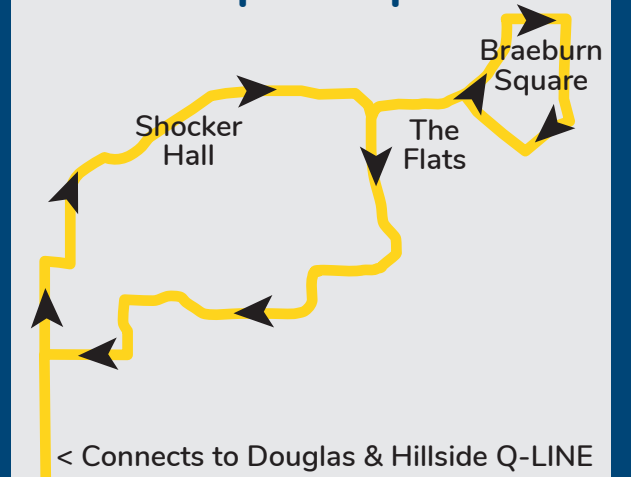

Route 202 Wichita State University / Oliver St. / WSU South

Southbound

Northbound

	WSU Metro Plex	WSU Elliott Hall	Central & Oliver	WSU South Campus		WSU South Campus	Central & Oliver	WSU Duerksen Arts Center	WSU Metro Plex			
	1	2	3	4		4	3	2	1			
Monday - Friday Service Only	am				am							
	7:30	7:39	7:47	7:55	8:00	8:08	8:16	8:25				
	8:30	8:39	8:47	8:55	9:00	9:08	9:16	9:25				
	9:30	9:39	9:47	9:55	10:00	10:08	10:16	10:25				
	10:30	10:39	10:47	10:55	11:00	11:08	11:16	11:25				
	11:30	11:39	11:47	11:55	pm							
	12:30	12:39	12:47	12:55	1:00	1:08	1:16	1:25				
	1:30	1:39	1:47	1:55	2:00	2:08	2:16	2:25				
	2:30	2:39	2:47	2:55	3:00	3:08	3:16	3:25				
	3:30	3:39	3:47	3:55	4:00	4:08	4:16	4:25				
	4:30	4:39	4:47	4:55	5:00	5:08	5:16	5:25				
	5:30	5:39	5:47	5:55	6:00	6:08	6:16	6:25				
	6:30	6:39	6:47	6:55	7:00	7:08	7:16	7:25				
	7:30	7:39	7:47	7:55	8:00	8:08	8:16	8:25				
	8:30	8:39	8:47	8:55	9:00	9:08	9:16	9:25				
	9:30	9:39	9:47	9:55	10:00	10:08	10:16	10:25				

Crossing Routes

Refer to map panel to see where crossings take place

End of Service Times

Monday & Wednesday	10:25 pm
Tuesday & Thursday	9:25 pm
Friday	6:25 pm

Enjoy Downtown night life with the free Q-LINE trolley!

- ✓ Enjoy a free shuttle to the Q on Friday & Saturday nights 8p-1a.
- ✓ Shuttle between WSU campus and Douglas Ave. runs about every 15 minutes.
- ✓ Stops may be requested at marked bus stops along Hillside.
- ✓ Trolleys along Douglas Ave. run approximately every 10-15 minutes.

Q-LINE Connector WSU Campus Stops