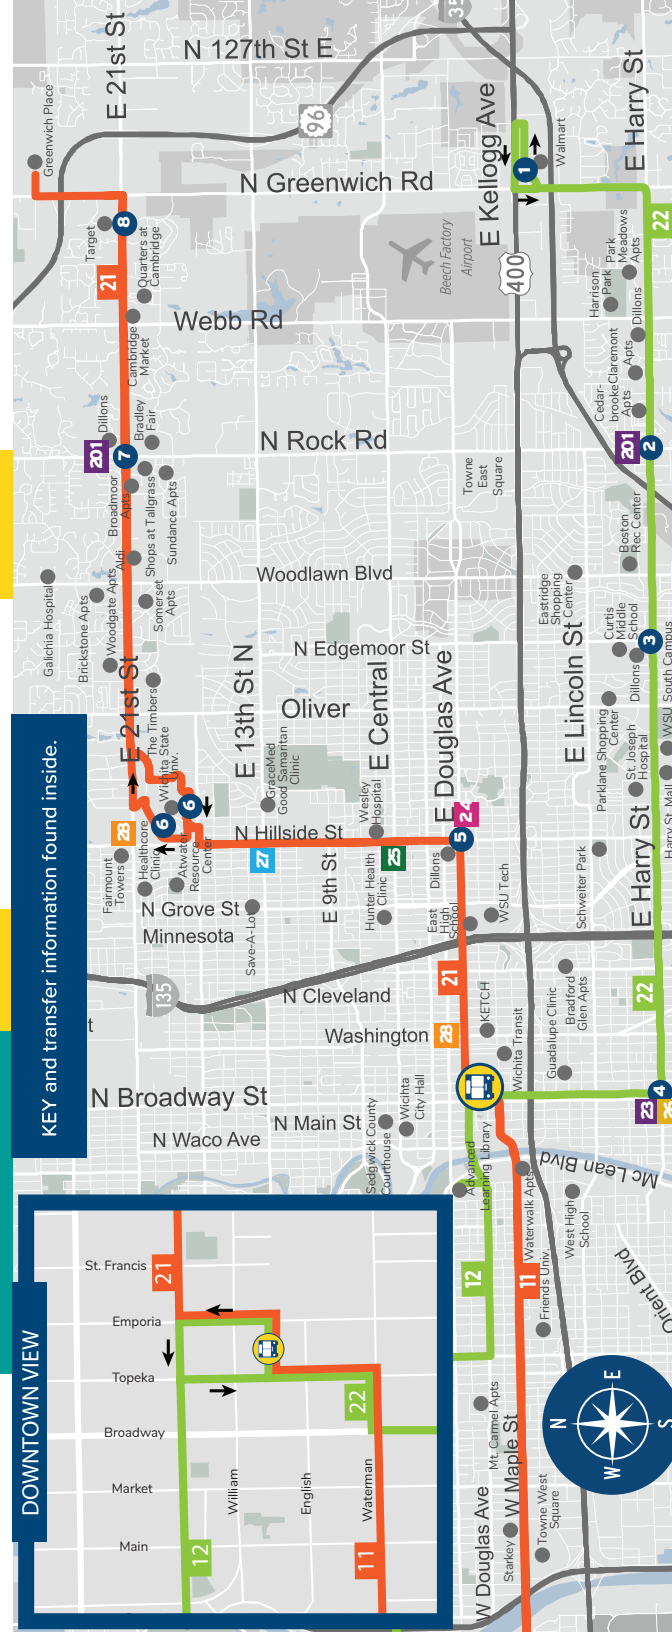

myStop
Mobile

Download our app!

Locate your bus with the myStop Mobile app!

Fully accessible to persons with disabilities

Free Wi-Fi on all buses

Bike racks available on all buses

Get your DAY PASS!

$5

For only $5, you can ride all day! Day Passes are available on the bus, at Dillons stores, at the Downtown Transit Center (214 S. Topeka) and at the Wichita City Hall Express Office.

WICHITA TRANSIT

(316) 265-7221

wichitatransit.org

Wichita Transit buses operate on Saturdays. Buses DO NOT run on Sundays or holidays.

RIDER INFORMATION

CASH FARES

Adult $1.75

Youth $1.50

6-18 years of age with proper ID

Half-Fare 85¢

With proper ID: 65 years of age and older, Medicare recipients or those with a mental or physical disability

Child FREE

5 years and younger

Note: Exact change is required. Pennies are not accepted. No transfers.

UNLIMITED RIDE PASSES

Day Pass sold on bus $5.00

Half-Fare Day Pass $2.50

Weekly Pass $25.00

Monthly Pass $55.00

Note: No refunds or exchanges are allowed on passes.

PASSES VS. CASH FARE

- Passes are good for unlimited rides during the time span of the pass.
- Using a pass instead of cash avoids the need to carry exact change.
- You save money: the longer a pass is good for, the greater the discount.

Passes can be purchased at:

All Wichita Dillons Stores
Downtown Transit Center (214 S. Topeka)
Wichita City Hall Express Office
WSU Rhatigan Student Center

ROUTES 21 / 22

E. Douglas / WSU / Greenwich Plaza
E. Harry / E. Kellogg Walmart

Effective 12/15/2018

CONNECTING ROUTES SERVING

- Greenwich Shopping Center
- Bradley Fair
- Wichita State University
- Atwater Resource Center
- Chester Lewis School
- Wesley Hospital
- East High School
- Douglas Design District
- WSU Old Town
- Wichita Transit Center
- Hamilton Middle School
- Mead Middle School
- Grace Med Mother Mary Ann Clinic
- St. Joseph Hospital
- Currits Middle School
- WSU South Campus
- Parklane Shopping Center
- E. Kellogg Walmart

WICHITA TRANSIT