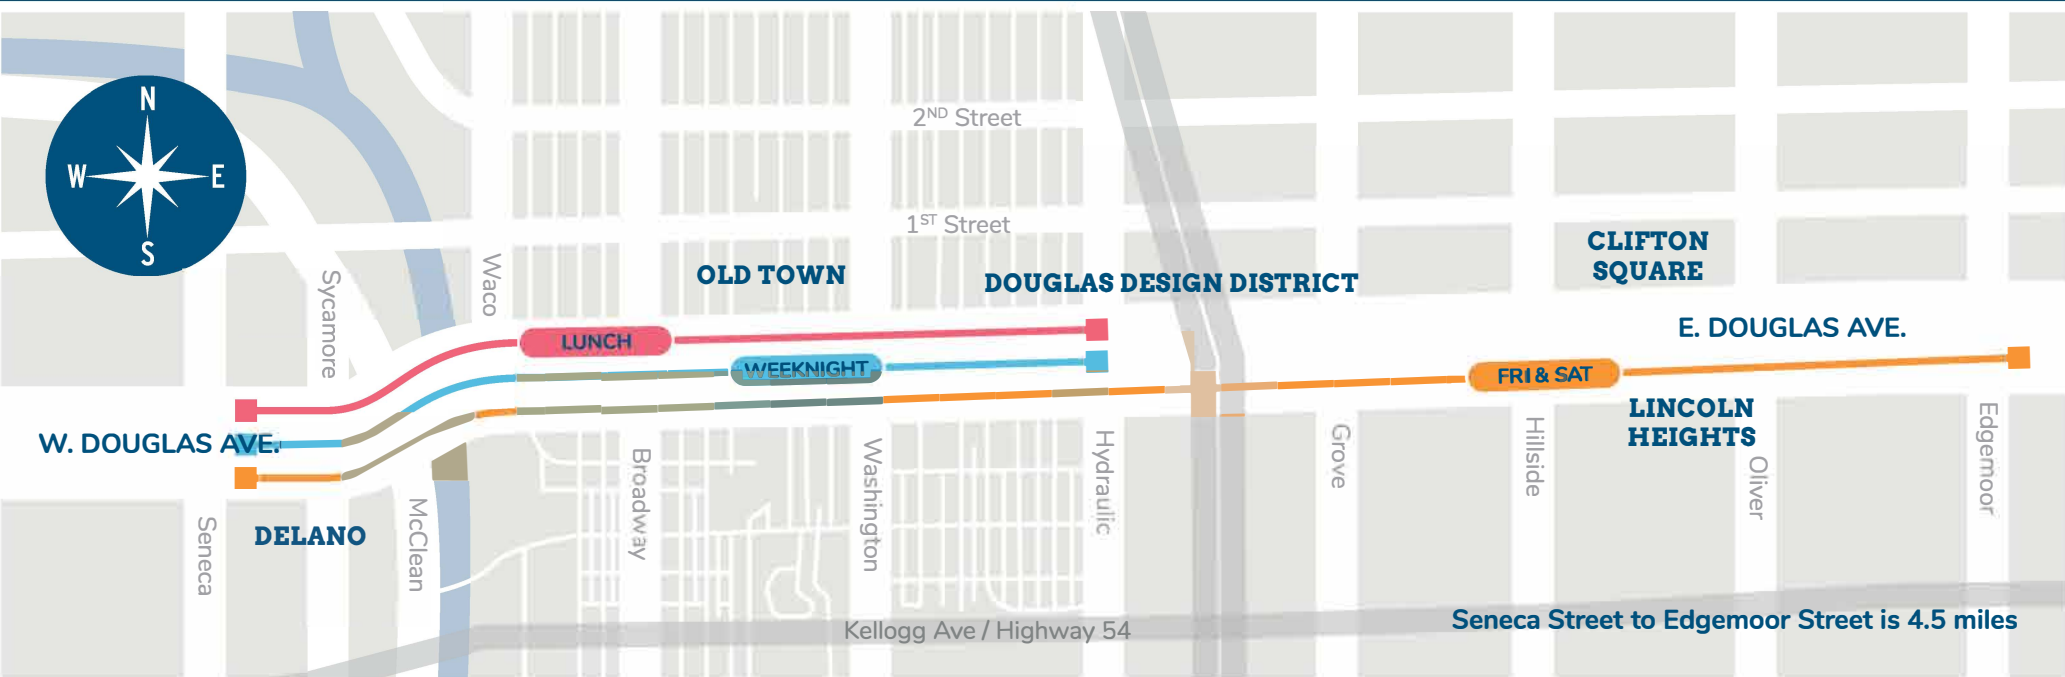

FREE DOWNTOWN WICHITA TROLLEY

All routes on Douglas!

Catch your ride where Q signs are posted! Trolleys run approximately every 10-15 minutes.

Find your Q on the app! myStop Mobile

# LUNCH

MON - FRI (11:30am - 2pm)  
Seneca ↔ Hydraulic

# WEEKNIGHT

MON - THUR (5pm - 11pm)  
Seneca ↔ Hydraulic

# FRI & SAT

FRI (5pm - 1am) / SAT (10am - 1am)  
Seneca ↔ Edgemoor

Effective 12/15/2018

ict

wichitatransit.org/QLine