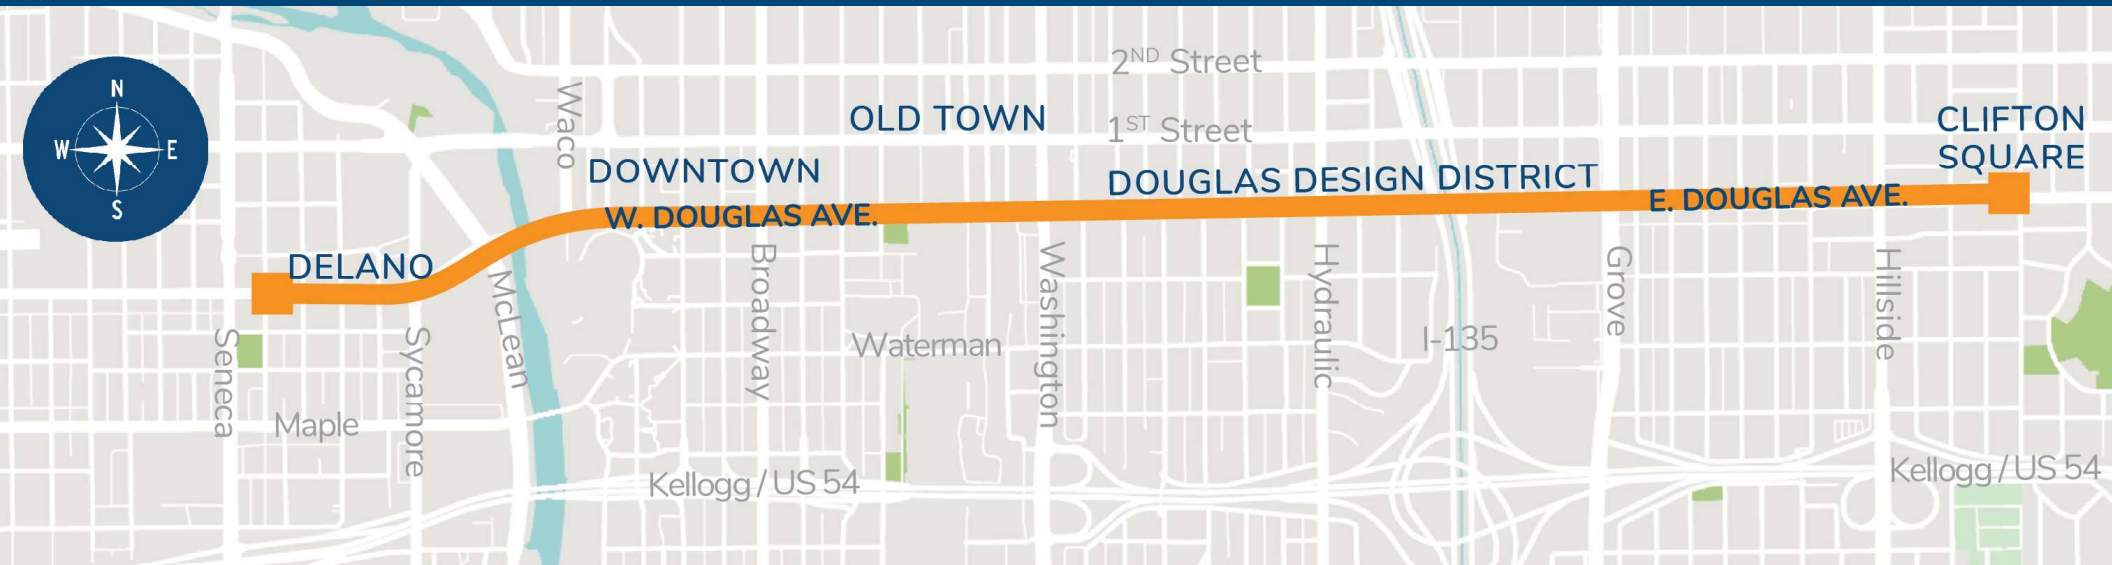

FREE DOWNTOWN  
TRANSPORTATION

One route on Douglas!

Catch your ride where Q signs are posted! The Q runs approximately every 15 minutes

Find your Q on the app!  
**myStop Mobile**

# FRI & SAT

FRI (5pm - Midnight)

SAT (11am - Midnight)

Effective 5/29/2021

[wichitatransit.org/QLine](http://wichitatransit.org/QLine)