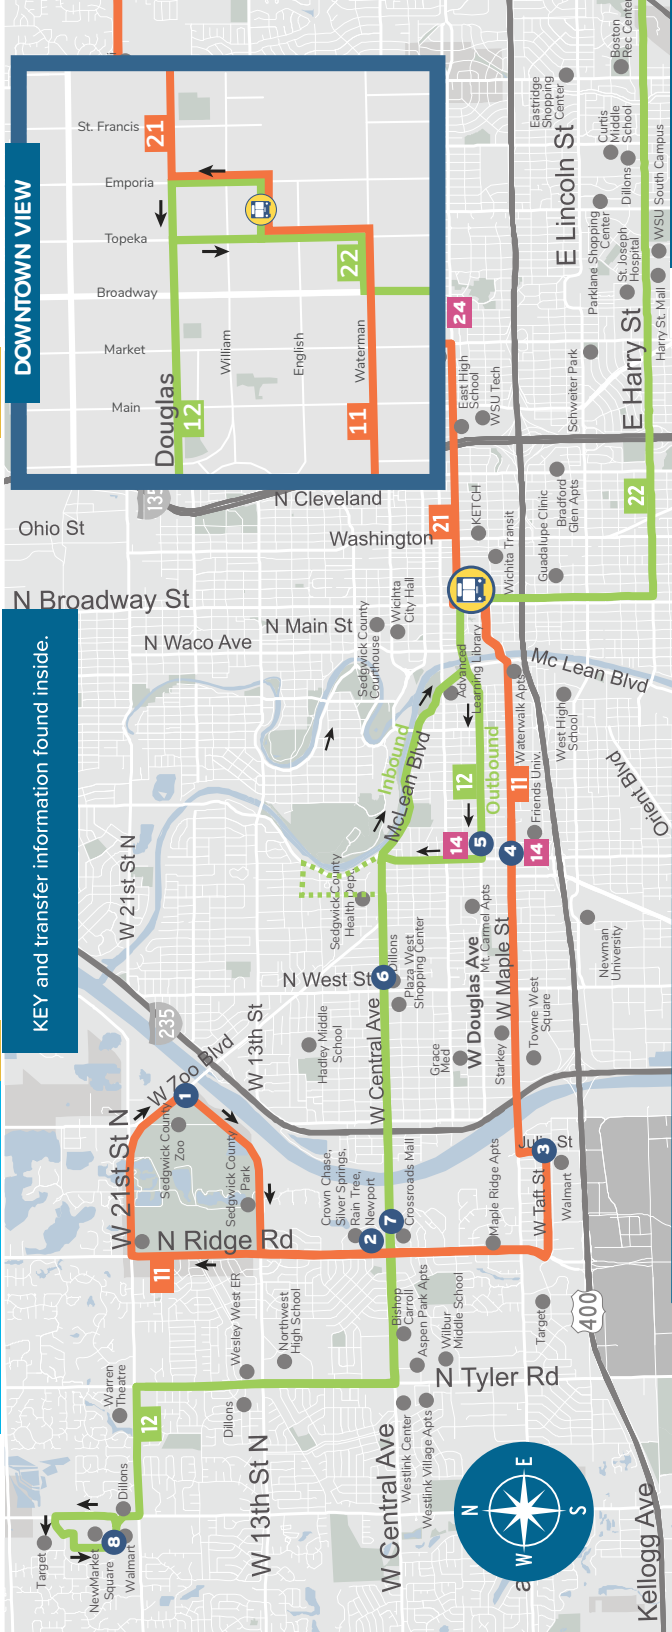

Bike racks available on all buses

Get your
DAY PASS!

$5

For only $5, you can ride all day! Standard and Half-Fare day passes are available on the bus, at Dillons stores, at the Downtown Transit Center(214 S. Topeka) and at the Wichita City Hall Express Office. ID is Required for the Half-Fare program.

Wichita
Transit
CITY OF WICHITA

(316) 265-7221

wichitatransit.org

Wichita Transit buses operate on Saturdays. Buses DO NOT run on Sundays or holidays.

RIDER INFORMATION

CASH FARES

Adult	$1.75
Youth 6-18 years of age with proper ID	$1.50
Half-Fare	85¢
With proper ID: 65 years of age and older, Medicare recipients or those with a disability	
Child 5 years and younger	FREE

Note: Exact change required. No pennies. No transfers.

UNLIMITED RIDE PASSES

Day Pass sold on bus	$5.00
Half-Fare Day Pass	$2.50
Weekly Pass	$25.00
Monthly Pass	$55.00

STUDENT PASSES

Monthly Pass	$20.00
Semester Pass	$40.00
School Year Pass	$70.00

Student passes may be purchased at participating schools or at the Wichita Transit Center at 214 S. Topeka.

Note: No refunds or exchanges allowed on passes.

PASSES VS. CASH FARE

- Passes are good for unlimited rides during the time span of the pass.
- Using a pass instead of cash avoids the need to carry exact change.
- You save money: the longer a pass is good for, the greater the discount.

Passes can be purchased at:

- All Wichita Dillons Stores
- Downtown Transit Center (214 S. Topeka)
- Wichita City Hall Express Office

ROUTES **11/12**

NewMarket Sq/ Ridge Rd. /W. Maple
W Douglas/ W Central/ Tyler Rd.

Effective 9/05/2020

CONNECTING ROUTES SERVING

- NewMarket Square
- Warren Theatre West
- Sedgwick County Park & Zoo
- Sedgwick County Extension
- Crossroads Mall
- Shops at Kellogg & Dugan
- Towne West Mall
- Friends University
- Delano
- Wichita Transit Center
- Via Christi Village
- McLean Manor
- Sedgwick County Health Dept.
- Plaza West Shopping Center
- Bishop Carroll High School
- Wilbur Middle School
- Westlink Shopping Center
- Northwest high School

Wichita
Transit
CITY OF WICHITA