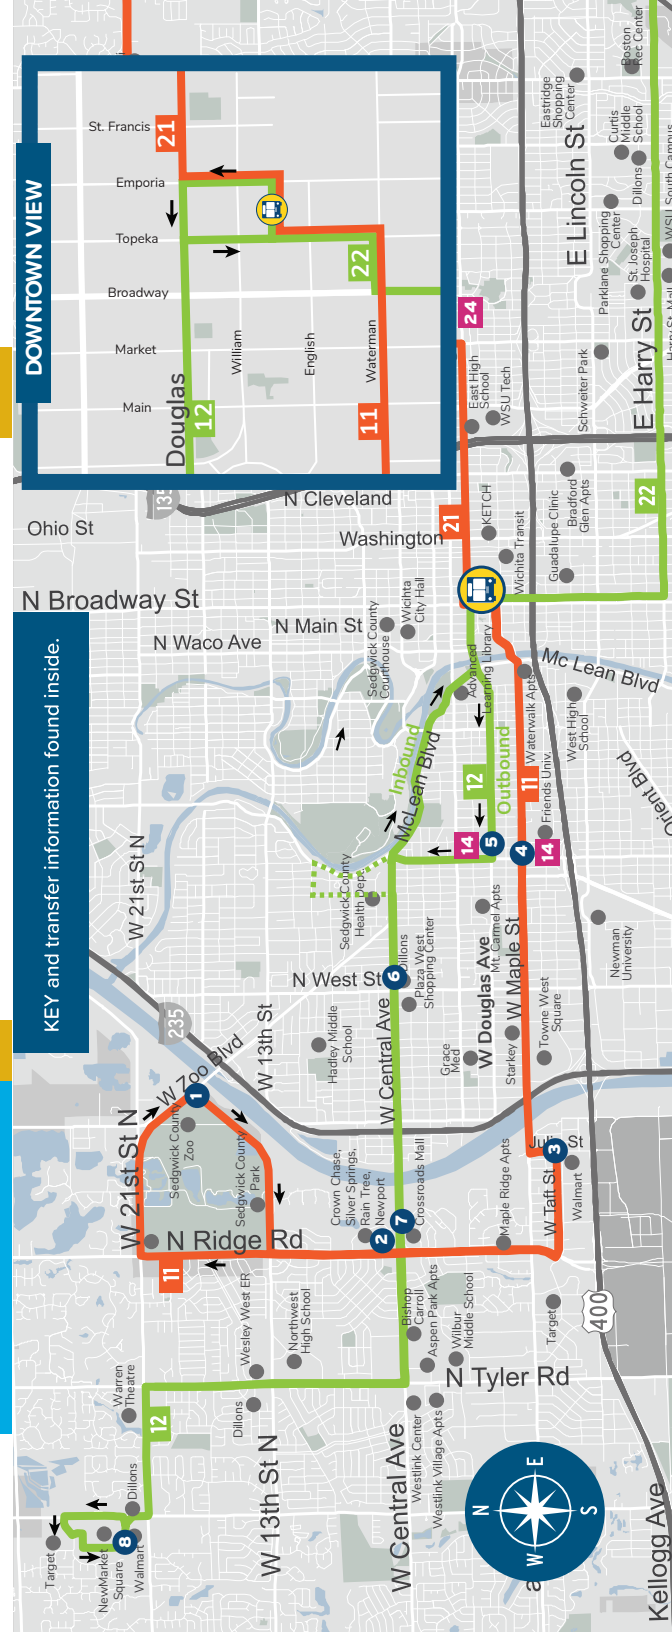

Passes can be purchased at:

All Wichita Dillons Stores
Downtown Transit Center (214 S. Topeka)
Wichita City Hall Express Office