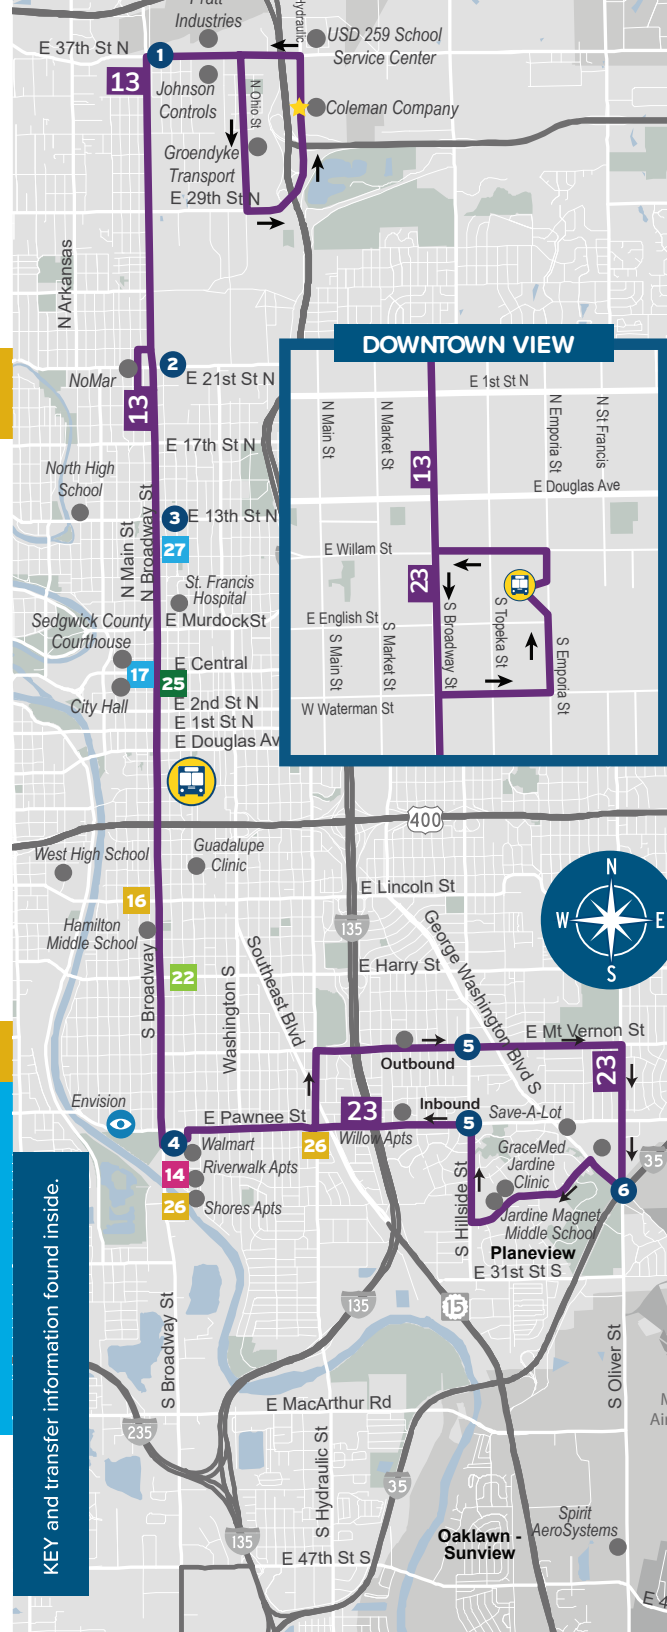

### Passes can be purchased at:

- All Wichita Dillons Stores
- Downtown Transit Center (214 S. Topeka)
- Wichita City Hall Express Office

ROUTES **13 / 23**  
Broadway / NoMar Plaza / 37th St. N.  
Hamilton MS / Pawnee Plaza / S. Oliver