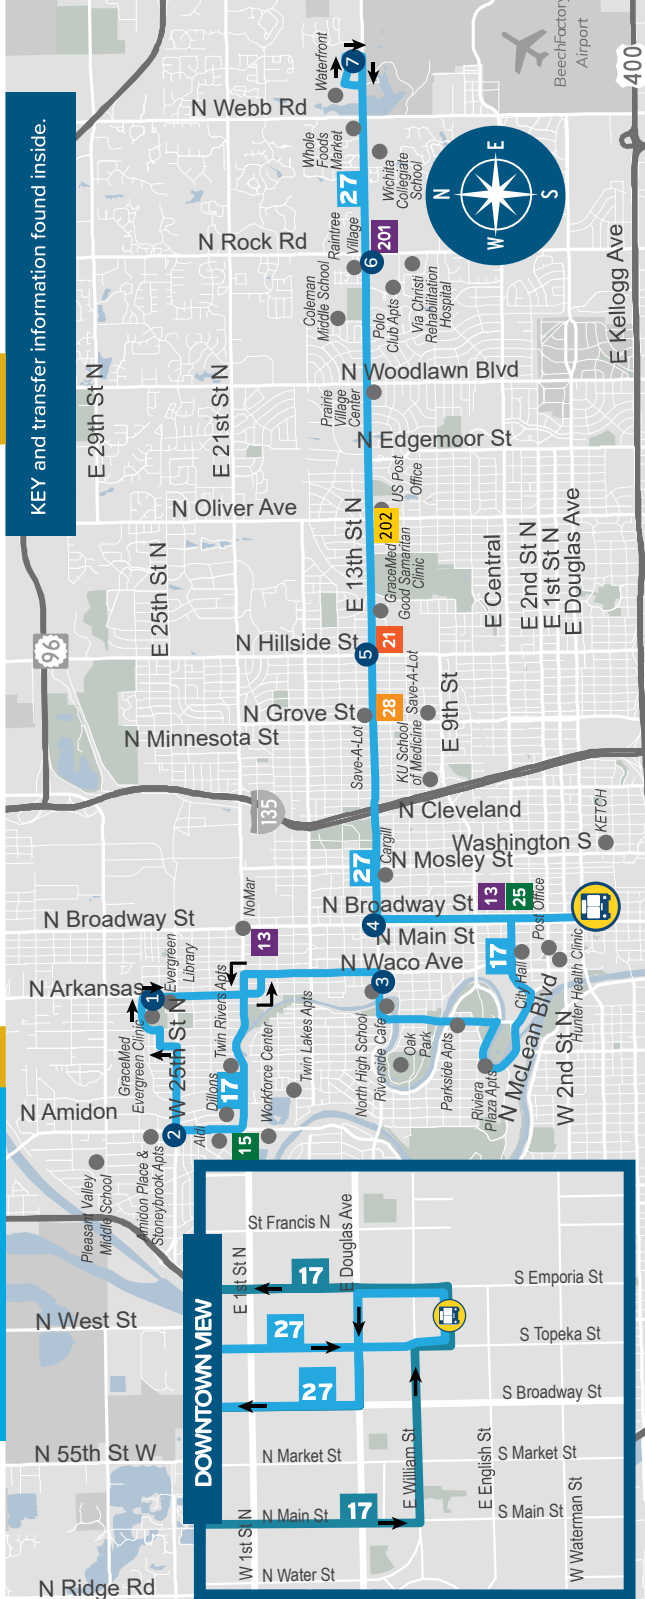

Passes can be purchased at:

All Wichita Dillons Stores
Downtown Transit Center (214 S. Topeka)
Wichita City Hall Express Office

ROUTES 17 / 27

Twin Lakes / N. Waco / Riverside
City Hall / E. 13th St. / Waterfront

Effective 11/21/2020

CONNECTING ROUTES SERVING

- Evergreen Library
- Grace Med Evergreen Family Clinic
- KS Dept. of Motor Vehicles
- Twin Lakes Shopping Center
- North High School
- Marshall Middle School
- Central Riverside Park
- Riverside Neighborhood
- Museums on the River
- Sedgwick County Courthouse
- Wichita City Hall
- Wichita Transit Center
- St. Francis Hospital
- Good Samaritan Clinic
- Coleman Middle School
- Via Christi Rehab Center
- Mark Arts Center
- The Waterfront

Wichita
Transit
CITY OF WICHITA