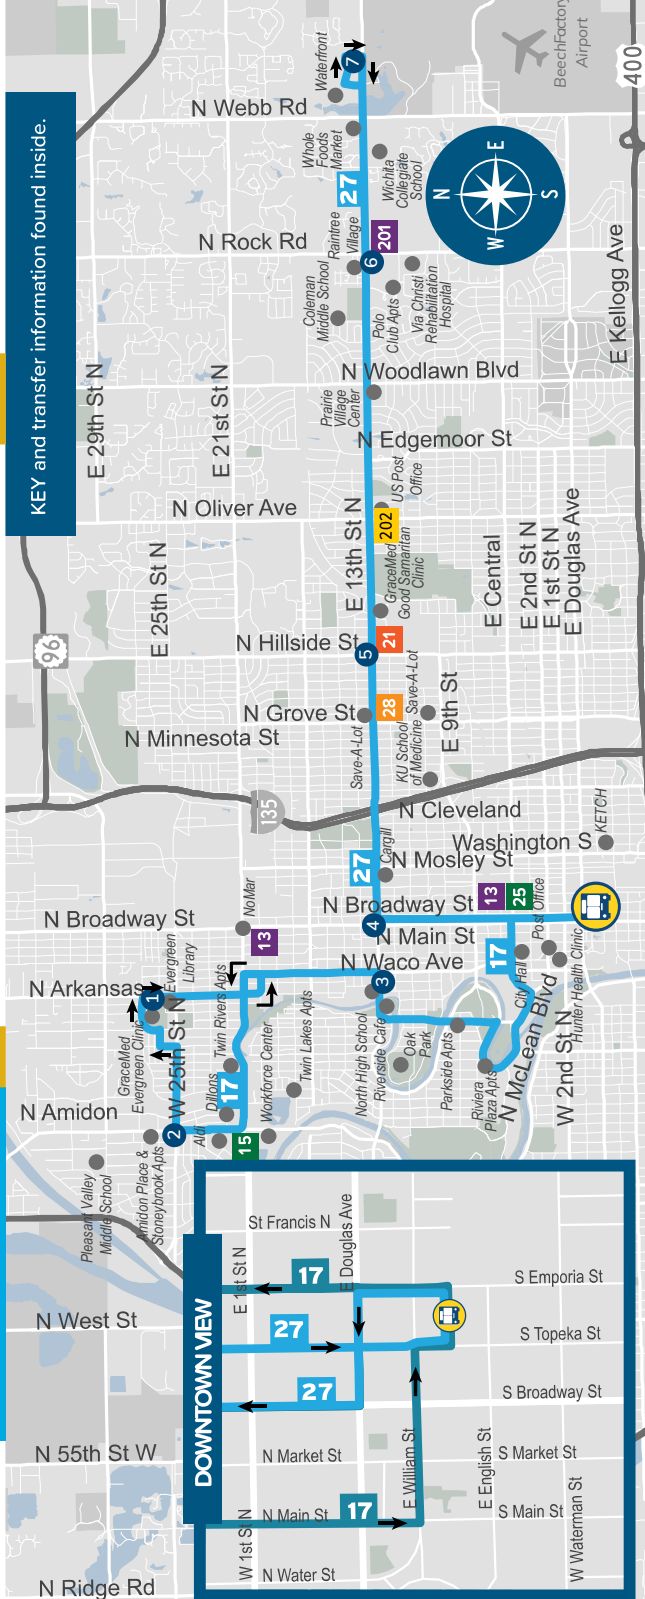

Wichita Transit
CITY OF WICHITA

(316) 265-7221

wichitatransit.org

Routes and schedules are subject to change. Visit wichitatransit.org for current information.

Wichita Transit buses operate on Saturdays. Buses **DO NOT** run on Sundays or holidays.

RIDER INFORMATION

CASH FARES

Adult $1.75
Youth 6-18 years of age with proper ID $1.50
Half-Fare 85¢

With proper ID: 65 years of age and older, Medicare recipients or those with a disability

Child 5 years and younger **FREE**

Note: Exact change required. No pennies. No transfers.

UNLIMITED RIDE PASSES

Day Pass sold on bus $5.00
Half-Fare Day Pass $2.50
Weekly Pass $25.00
Monthly Pass $55.00

STUDENT PASSES

Monthly Pass $20.00
Semester Pass $40.00
School Year Pass $70.00

Student passes may be purchased at participating schools or at the Wichita Transit Center at 214 S. Topeka.

Note: No refunds or exchanges allowed on passes.

PASSES VS. CASH FARE

- Passes are good for unlimited rides during the time span of the pass.
- Using a pass instead of cash avoids the need to carry exact change.
- You save money: the longer a pass is good for, the greater the discount.

Passes can be purchased at:

All Wichita Dillons Stores
Downtown Transit Center (214 S. Topeka)
Wichita City Hall Express Office

ROUTES 17 / 27

Twin Lakes / N. Waco / Riverside
City Hall / E. 13th St. / Waterfront

Effective 8/7/2021

CONNECTING ROUTES SERVING

- Evergreen Library
- Grace Med Evergreen Family Clinic
- KS Dept. of Motor Vehicles
- Twin Lakes Shopping Center
- North High School
- Marshall Middle School
- Central Riverside Park
- Riverside Neighborhood
- Museums on the River
- Sedgwick County Courthouse
- Wichita City Hall
- Wichita Transit Center
- St. Francis Hospital
- Good Samaritan Clinic
- Coleman Middle School
- Via Christi Rehab Center
- Mark Arts Center
- The Waterfront

Wichita Transit
CITY OF WICHITA