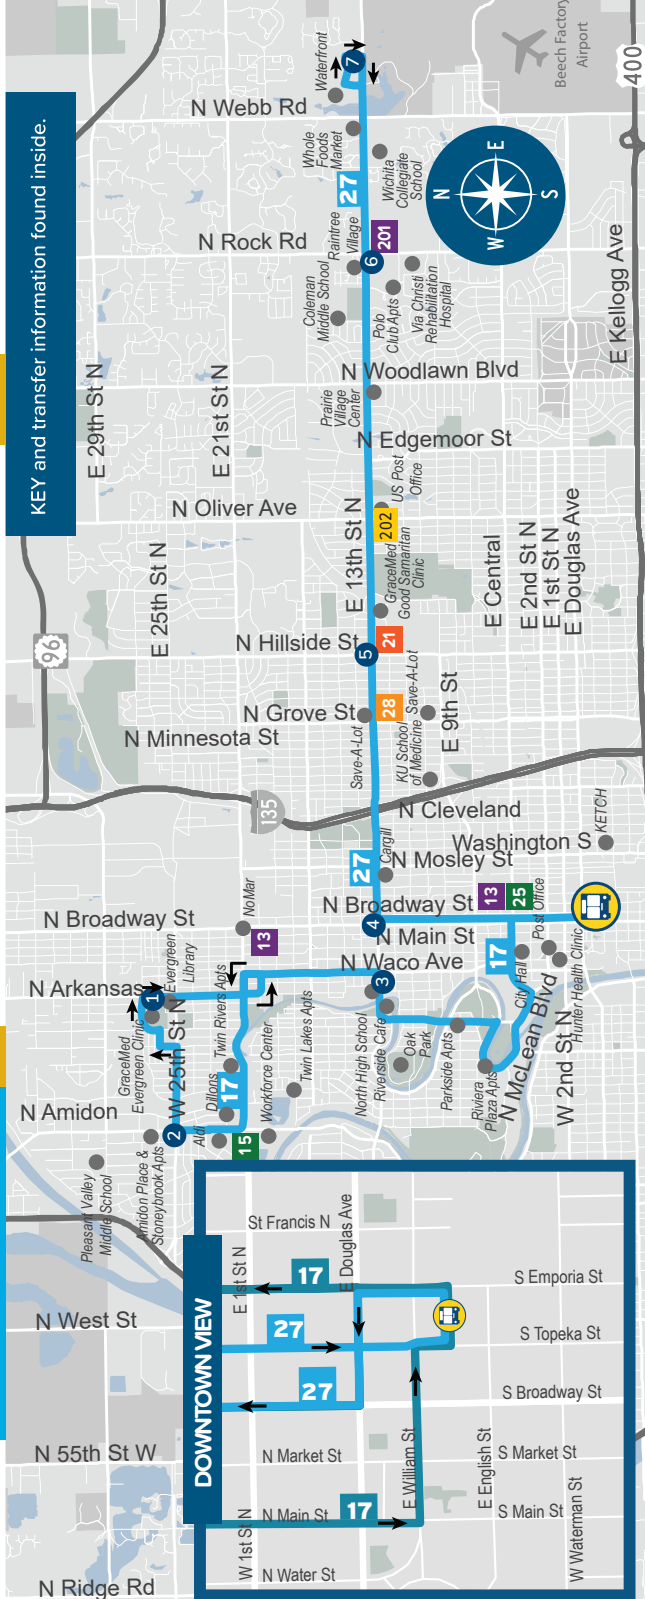

Wichita
Transit
CITY OF WICHITA

(316) 265-7221

wichitatransit.org

Routes and schedules are subject to change. Visit wichitatransit.org for current information.

Wichita Transit buses operate on Saturdays. Buses DO NOT run on Sundays or holidays.

RIDER INFORMATION

CASH FARES

Adult $1.75
Youth 6-18 years of age with proper ID $1.50
Half-Fare 85¢

With proper ID: 65 years of age and older, Medicare recipients or those with a disability

Child 5 years and younger FREE

Note: Exact change required. No pennies. No transfers.

UNLIMITED RIDE PASSES

Day Pass sold on bus $5.00
Half-Fare Day Pass $2.50
Weekly Pass $25.00
Monthly Pass $55.00

STUDENT PASSES

Monthly Pass $20.00
Semester Pass $40.00
School Year Pass $70.00

Student passes may be purchased at participating schools or at the Wichita Transit Center at 214 S. Topeka.

Note: No refunds or exchanges allowed on passes.

PASSES VS. CASH FARE

- Passes are good for unlimited rides during the time span of the pass.
- Using a pass instead of cash avoids the need to carry exact change.
- You save money: the longer a pass is good for, the greater the discount.

Passes can be purchased at:

All Wichita Dillons Stores
Downtown Transit Center (214 S. Topeka)
Wichita City Hall Express Office

ROUTES 17 / 27

Twin Lakes / N. Waco / Riverside
City Hall / E. 13th St. / Waterfront

Effective 11/21/2020

CONNECTING ROUTES SERVING

- Evergreen Library
- Grace Med Evergreen Family Clinic
- KS Dept. of Motor Vehicles
- Twin Lakes Shopping Center
- North High School
- Marshall Middle School
- Central Riverside Park
- Riverside Neighborhood
- Museums on the River
- Sedgwick County Courthouse
- Wichita City Hall
- Wichita Transit Center
- St. Francis Hospital
- Good Samaritan Clinic
- Coleman Middle School
- Via Christi Rehab Center
- Mark Arts Center
- The Waterfront

Wichita
Transit
CITY OF WICHITA