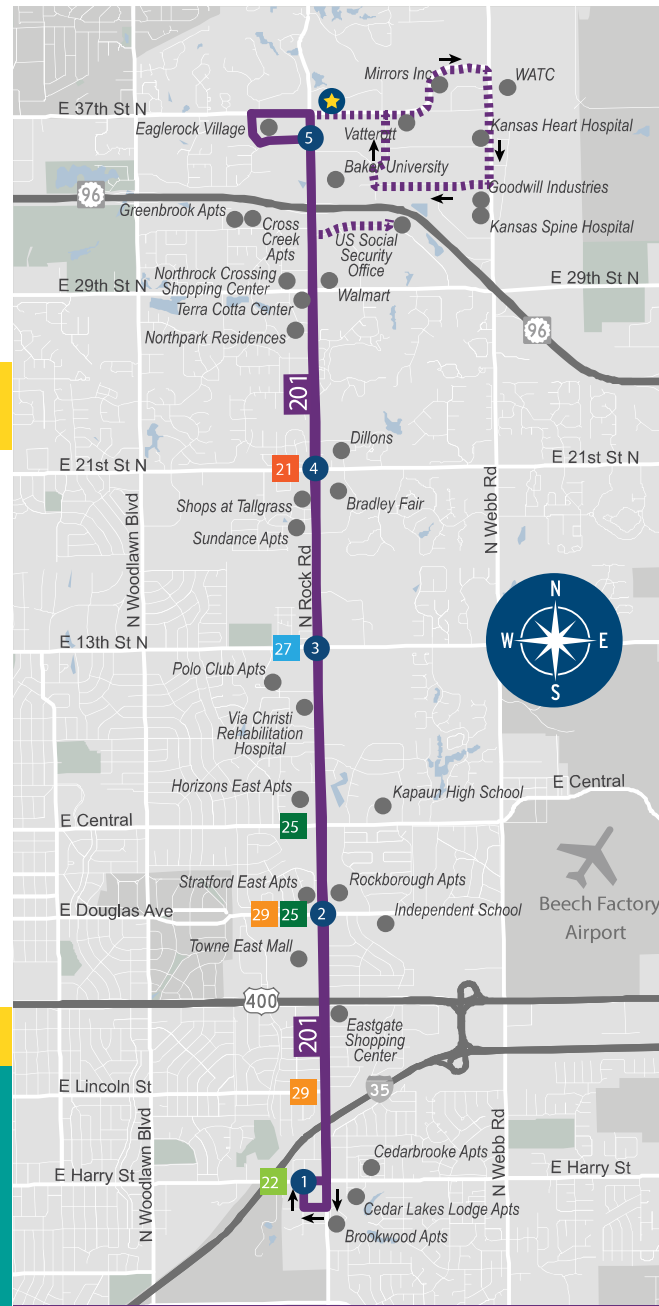

Passes can be purchased at:

- All Wichita Dillons Stores
- Downtown Transit Center (214 S. Topeka)
- Wichita City Hall Express Office

ROUTE 201 North Rock / Bradley Fair / Towne East Mall / E. Harry

- 1 Main Route Stops
- 21 22 25 Transfers
- 27 29
- ★ Intermittent Service (Dashed lines)

ROUTE 201  
N. Rock / Bradley Fair  
Towne East Mall / E. Harry

Effective 8/10/2019

SERVING

- Baker University
- North Rock Crossing Center
- Terra Cotta Center
- Bradley Fair
- Shops at Tallgrass
- Via Christi Rehab Center
- Kapaun High School
- The Independent School
- Towne East Mall
- Eastgate Shopping Center
- E. Harry St

# ROUTE 201 North Rock / Bradley Fair / Towne East Mall / E. Harry

## TRANSFER LOCATIONS

- 22** **Rock & Harry**  
(Outbound Route 22 will meet Northbound Route 201)
- 29** **Lincoln & Rock**
- 25** **29** **Towne East Mall (Douglas)**
- 25** **Rock & Central**
- 27** **Rock & 13th (Inbound Route 27 will meet Southbound Route 201)**
- 21** **Rock & 21st**