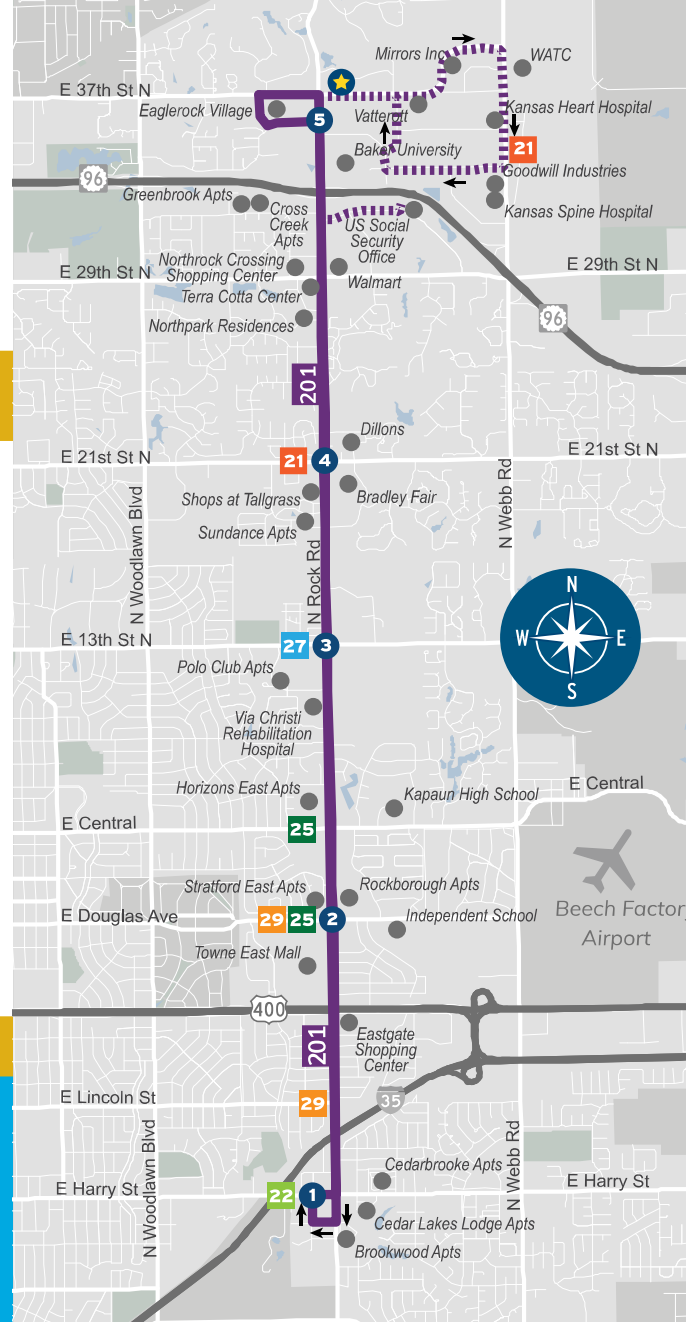

## ROUTE 201 North Rock / Bradley Fair / Towne East Mall / E. Harry

- 1 Main Route Stops** (21, 22, 25, 27, 29 Transfers)
- ★ Intermittent Service (Dashed lines)**

\*Does not go to 37th & Inwood during these trips

Saturday	Southbound				Saturday	Northbound				
	(Depart) 36th & Rock	Rock & 21st	Rock & 13th	Rock & Douglas	(Arrive) Longfellow & Harry	(Depart) Longfellow & Harry	Rock & Douglas	Rock & 13th	Rock & 21st	(Arrive) 36th & Rock
	5	4	3	2	1	1	2	3	4	5
am	6:37	6:44	6:49	6:54	7:01	7:08	7:14	7:19	7:23	7:33
	7:37	7:44	7:49	7:54	8:01	8:08	8:14	8:19	8:23	8:33
	8:37	8:44	8:49	8:54	9:01	9:08	9:14	9:19	9:23	9:33
	9:37	9:44	9:49	9:54	10:01	10:08	10:14	10:19	10:23	10:33
	10:37	10:44	10:49	10:54	11:01	11:08	11:14	11:19	11:23	11:33
pm	11:37	11:44	11:49	11:54	12:01	12:08	12:14	12:19	12:23	12:33
	12:37	12:44	12:49	12:54	1:01	1:08	1:14	1:19	1:23	1:33
	1:37	1:44	1:49	1:54	2:01	2:08	2:14	2:19	2:23	2:33
	2:37	2:44	2:49	2:54	3:01	3:08	3:14	3:19	3:23	3:33
	3:37	3:44	3:49	3:54	4:01	4:08	4:14	4:19	4:23	4:33
	4:37	4:44	4:49	4:54	5:01	5:08	5:14	5:19	5:23	5:33
	5:37	5:44	5:49	5:54	6:01	6:08	6:14	6:19	6:23	6:33

## TRANSFER LOCATIONS

- 22** Rock & Harry  
(Outbound Route 22 will meet Northbound Route 201)
- 29** Lincoln & Rock
- 25** **29** Towne East Mall (Douglas)
- 25** Rock & Central
- 27** Rock & 13th (Inbound Route 27 will meet Southbound Route 201)
- 21** Rock & 21st