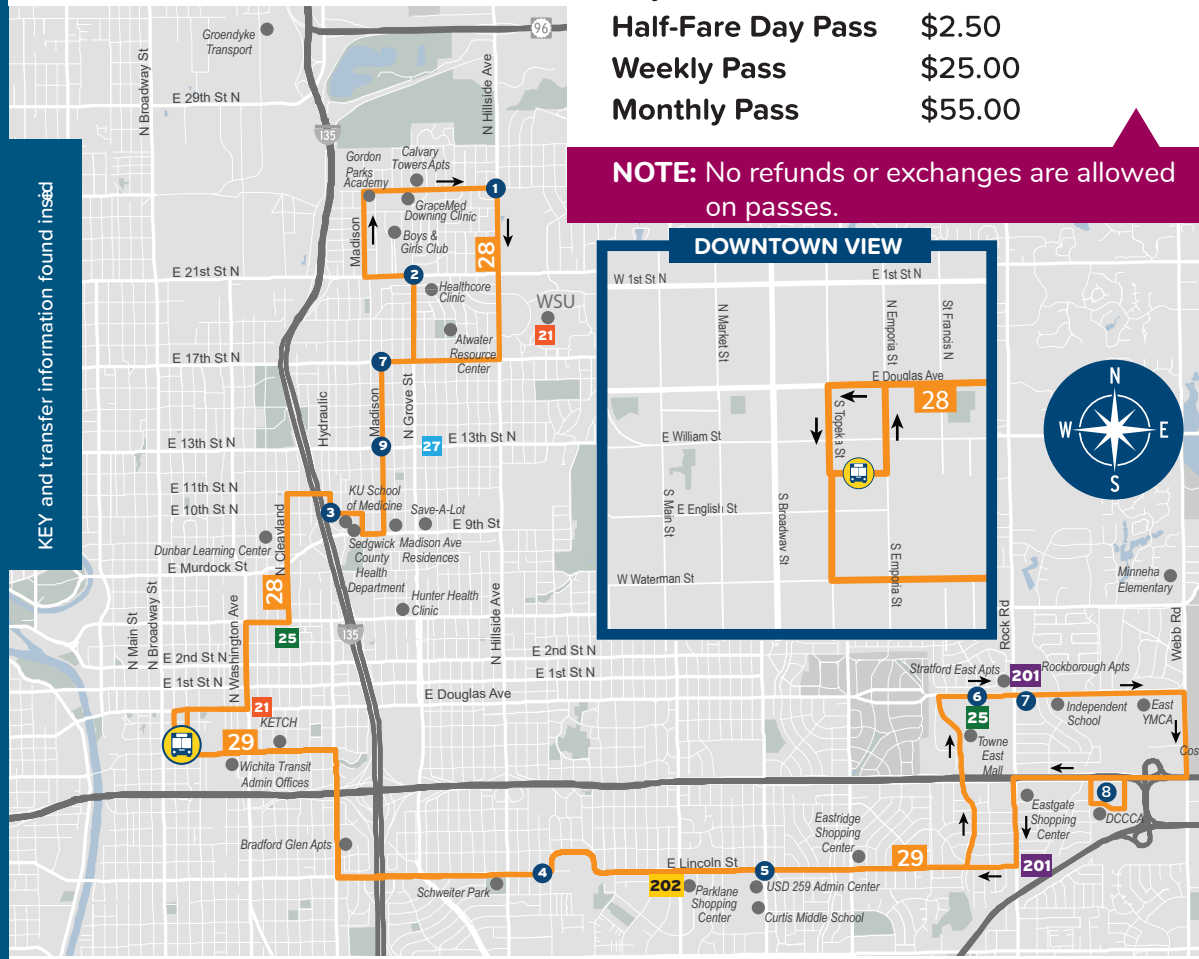

UNLIMITED RIDE PASSES

Day Pass sold on bus $5.00

Half-Fare Day Pass $2.50

Weekly Pass $25.00

Monthly Pass $55.00

NOTE: No refunds or exchanges are allowed on passes.

KEY and transfer information found inside

ROUTES 28 / 29

N. 25th St. / WSU / N. Grove / KU Med
E. Lincoln / Towne East Mall

Effective 9/05/2020

CONNECTING ROUTES SERVING

- Grace Med Downing Family Clinic
- Wichita State University
- Atwater Resource Center
- KU Medical Center
- Dunbar Learning Center
- Wichita Transit Center
- Wichita Transit Admin Offices
- Parklane Shopping Center
- USD 259 Admin Center
- Curtis Middle School
- Eastgate Shopping Center
- Towne East Mall
- Towne East Learning Center
- The Independent School
- East YMCA
- Costco
- DCCCA