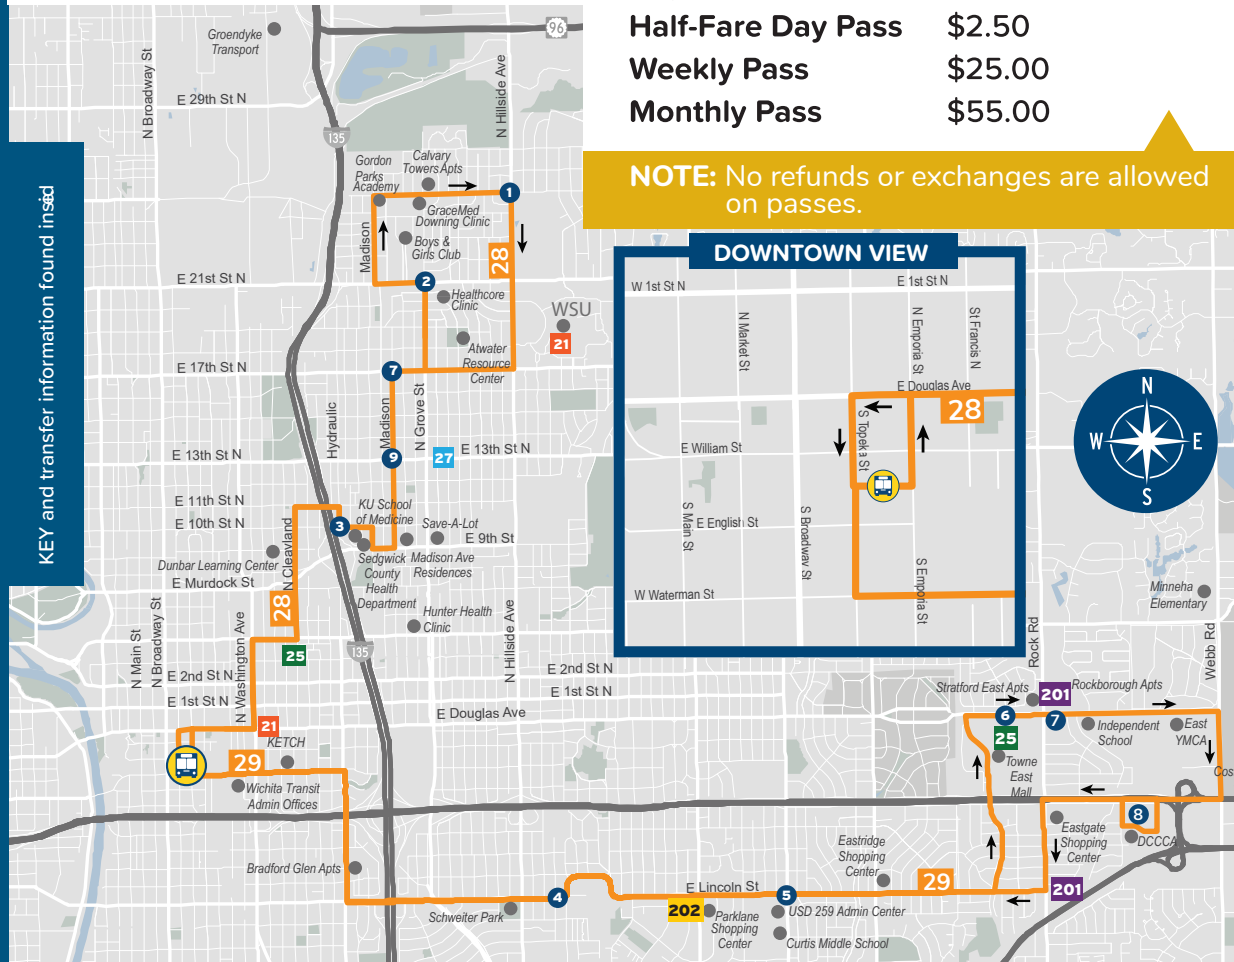

Passes can be purchased at:

- All Wichita Dillons Stores
- Downtown Transit Center (214 S. Topeka)
- Wichita City Hall Express Office
- WSU Rhatigan Student Center

CASH FARES

Adult	\$1.75
Youth	\$1.50
6-18 years of age with proper ID	
Half-Fare	85¢
With proper ID: 65 years of age and older, Medicare recipients or those with a mental or physical disability	
Child	FREE
5 years and younger	

KEY and transfer information found inside

ROUTES **28 / 29**
N. 25th St. / WSU / N. Grove / KU Med
E. Lincoln / Towne East Mall

Effective 11/21/2020

CONNECTING ROUTES SERVING

- Grace Med Downing Family Clinic
- Wichita State University
- Atwater Resource Center
- KU Medical Center
- Dunbar Learning Center
- Wichita Transit Center
- Wichita Transit Admin Offices
- Parklane Shopping Center
- USD 259 Admin Center
- Curtis Middle School
- Eastgate Shopping Center
- Towne East Mall
- Towne East Learning Center
- The Independent School
- East YMCA
- Costco
- DCCCA